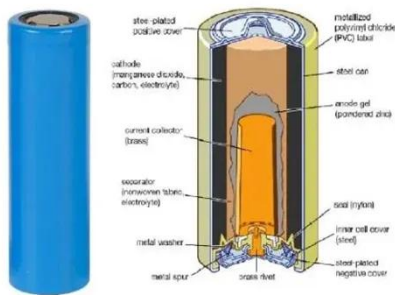

WALL MOUNTED ALL-IN-ONE - NOAHPOWER

Dual MPPT large current input compatible with 550 large components flexible configuration. 3 integrated design with backup power supply and peak cutting and valley filling function.