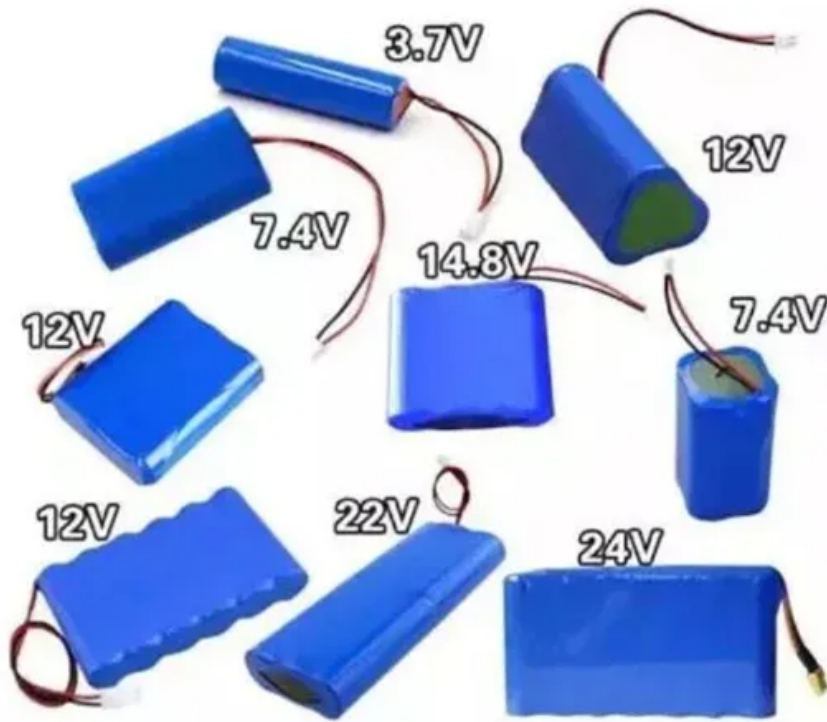

SolarInvert Energy Solutions

Original 220v1500w inverter