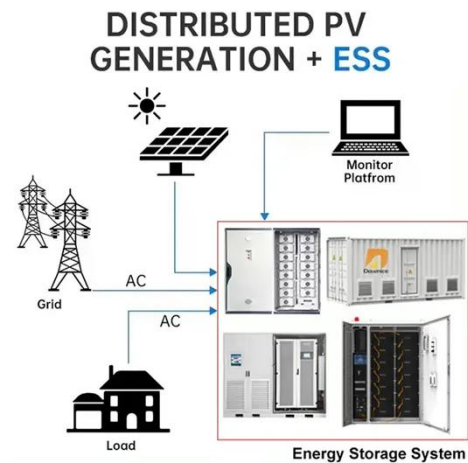

INVERSOR HUAWEI 5KW SUN600 - La Bodega ...

Sistema de monitoreo WiFi incluido con opción a 4G. Compatible con Smart Dongle. Protección contra falla de arco AFCI. Protección IP65. Supresor de ...

[Get Started](#)

SUN2000-5/6/8/10/12K-MAP0 , Solar Inverter ...

Jun 8, 2010 · Accommodating the three-phase unbalance, the MAP0 inverter