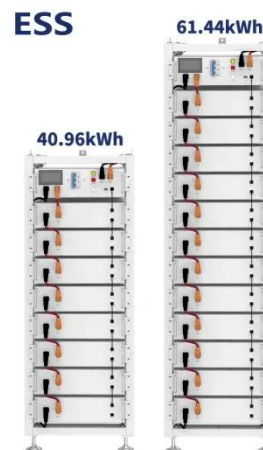

huawei-solar-inverter-5kw - B2Bmarket: the best B2B site for ...